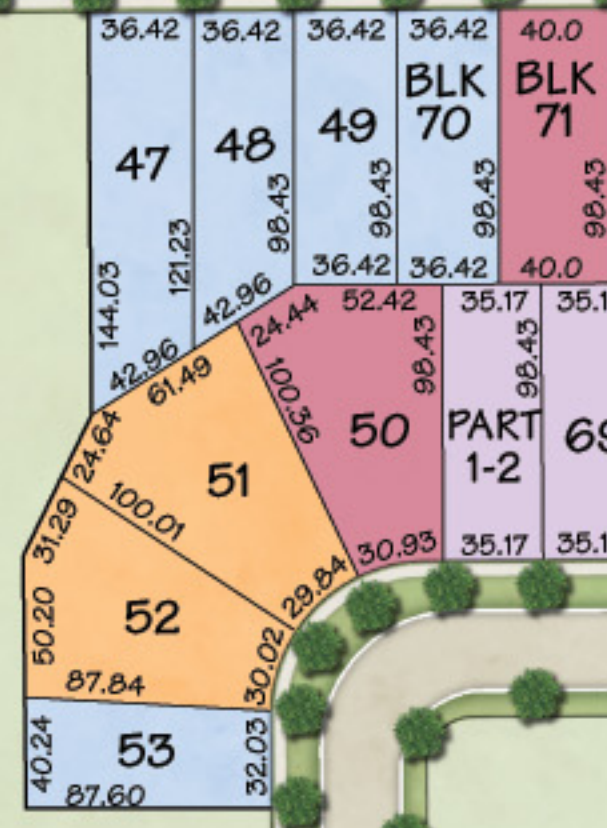

NATIONAL HOMES
You are the blueprint™

PRESENTATION CENTRE

EVERSHOT CRESCENT

MINGAY AVENUE

WOZNAK CRESCENT

WOZNAK CRESCENT

EVERSHOT CRESCENT

BEEBE CRESCENT

EVERSHOT CRESCENT

HAMMERSLEY BOULEVARD

EXISTING SCHOOL

FRED MCLAREN BLVD PARK

EXISTING RESIDENTIAL

EXISTING RESIDENTIAL

SLOTS CRESCENT

EXISTING RESIDENTIAL

SLOTS CRESCENT

EXISTING RESIDENTIAL

FRED MCLAREN BLVD.

EXISTING RESIDENTIAL

EVERETT STREET

EXISTING RESIDENTIAL

CASTLEMORE AVENUE

HOU